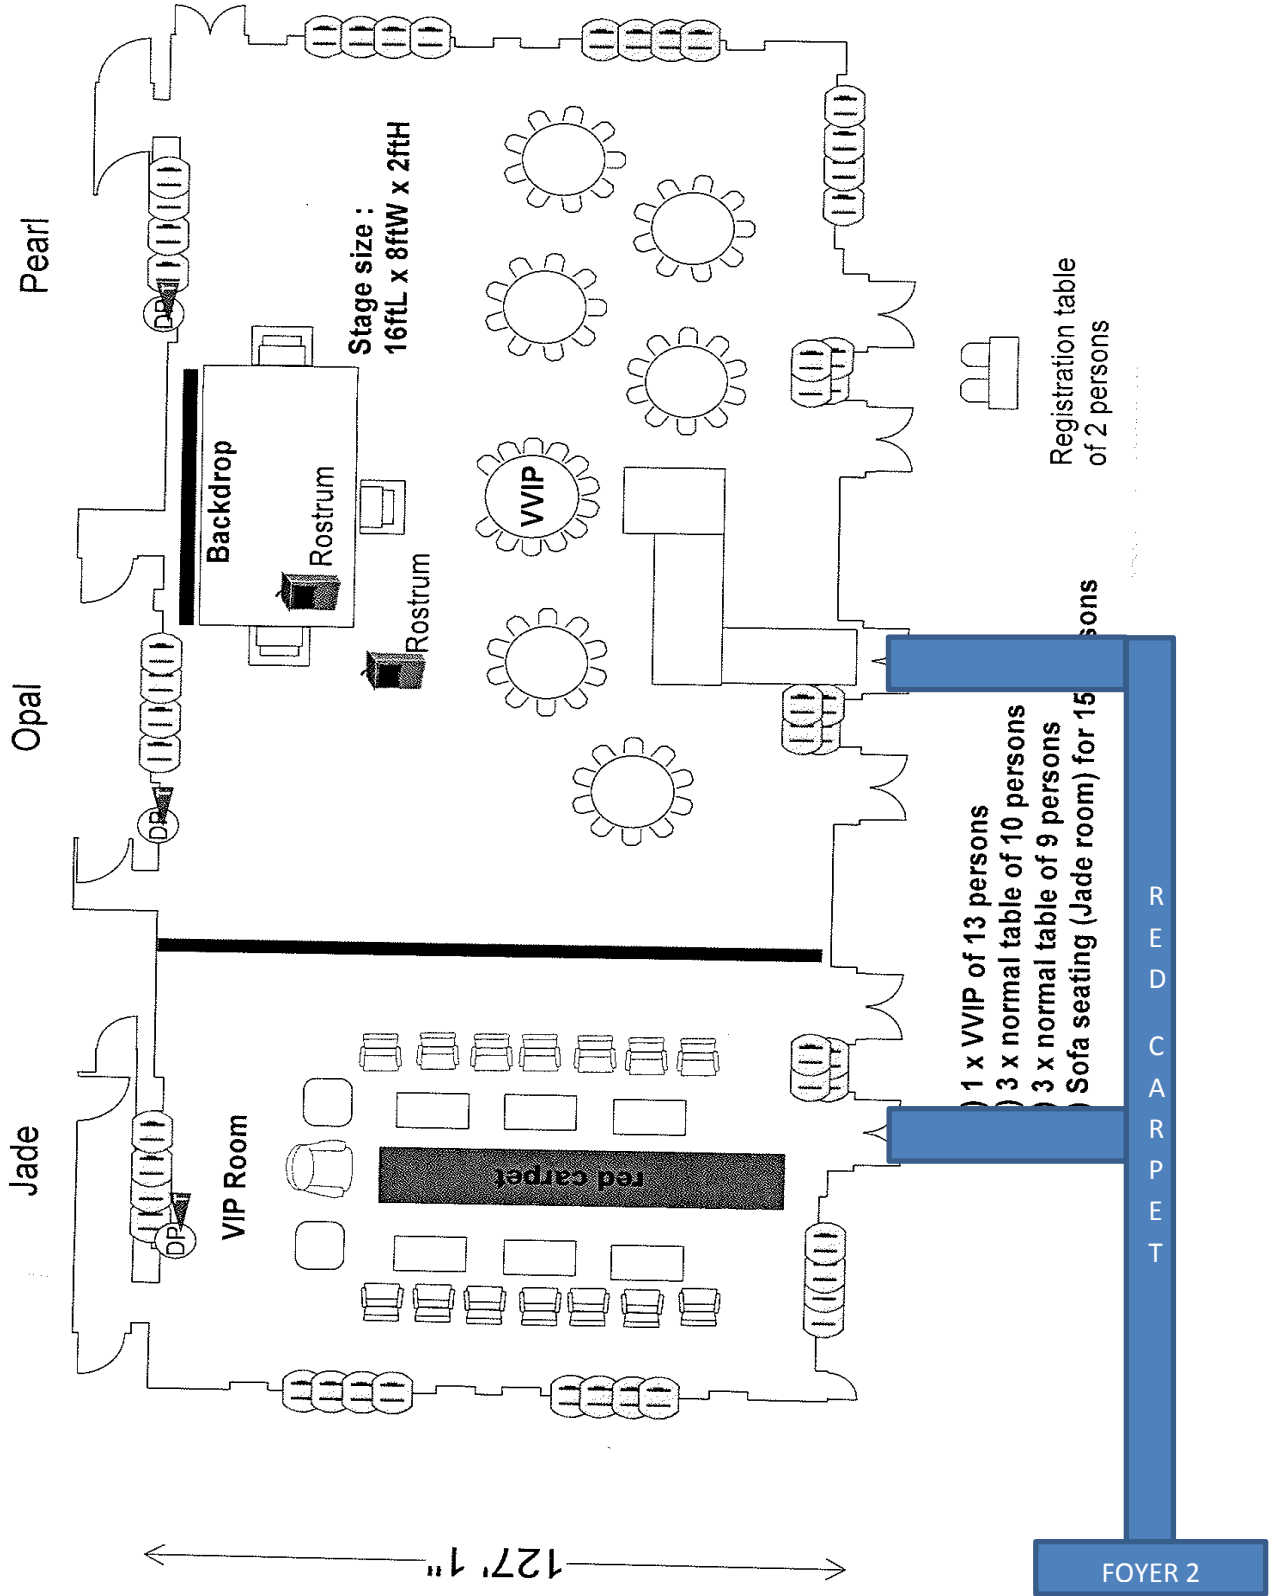

Diamond Ballroom

- 1 x VVIP of 13 persons
- 3 x normal table of 10 persons
- 3 x normal table of 9 persons
- Sofa seating (Jade room) for 15 persons

Registration table of 2 persons

FOYER 2

RED CARPET